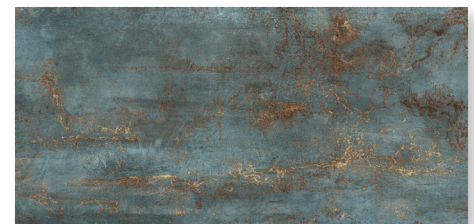

FORGE

PORCELAIN TILE

Technical Data

Finish	Matte
Thickness	7 mm
Application	Interior/Exterior
Frost Resistant	Yes
DCOF	>0.42
Shade Variation	V2
Water Absorption	≤0.5%
Rectified	Yes

Lead Time

In Stock/Quick Ship

Size

24"x48"

Colors

Supreme

Packing Information

Size	Finish	Thickness	SF per Box	SF per Pallet	Pieces per Box
24"x48"	Matte	7 mm	23.25005	697.5014	3