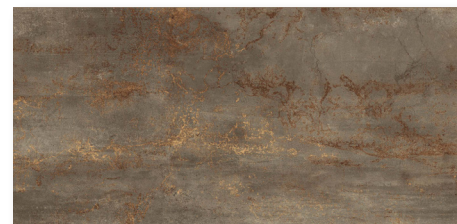

FORGE

PORCELAIN TILE

Technical Data

Finish	Matte
Thickness	7 mm
Application	Interior/Exterior
Frost Resistant	Yes
DCOF	>0.42
Shade Variation	V2
Water Absorption	≤0.5%
Rectified	Yes

Lead Time

In Stock/Quick Ship

Size

24"x48"

Colors

Lively

Packing Information

Size	Finish	Thickness	SF per Box	SF per Pallet	Pieces per Box
24"x48"	Matte	7 mm	23.25005	697.5014	3