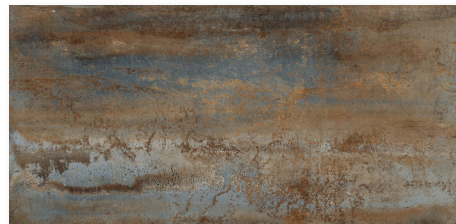

Lead Time

In Stock/Quick Ship

Size

24"x48"

Colors

Beat

Dynamic

Hero